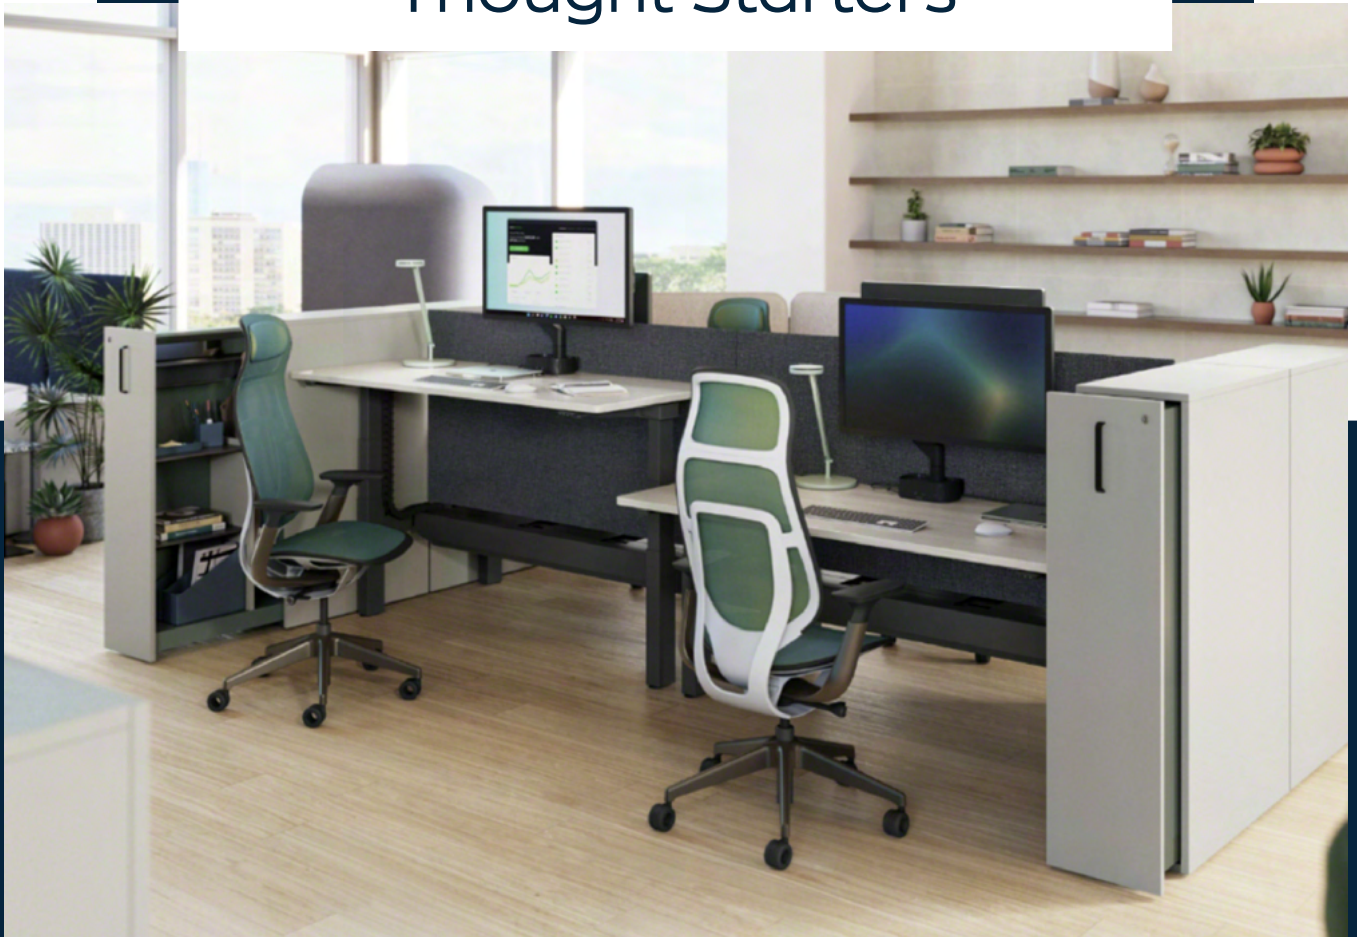

Virtual Lookbook

Workstation + Cubicle Thought Starters

Thought Starters

Teams need a home base - a space where they can do focus work and have spontaneous moments of collaboration or relationship building. Access to personal storage, a height adjustable desk and an ergonomic chair are a must for today's teams.

Renderings

Modern workplaces demand flexibility and innovation. Our solutions go beyond traditional cubicles, offering advanced privacy, control, and comfort tailored for hybrid environments. Enjoy quick adaptations for video calls and focused work with our adaptable, privacy-enhancing systems.

Providing necessary amenities like storage can boost employee morale while keeping the workspace clean and organized.

Steelcase Flex Personal Spaces give people a heightened level of privacy, control and comfort in the hybrid workplace.

Real Spaces

The right workstation can promote collaboration which helps employees feel connected to their work and are significantly more likely to stay with an organization .

With so many new ways to bring in interesting materials, textures and colors, your workplace can express its personality like never before.