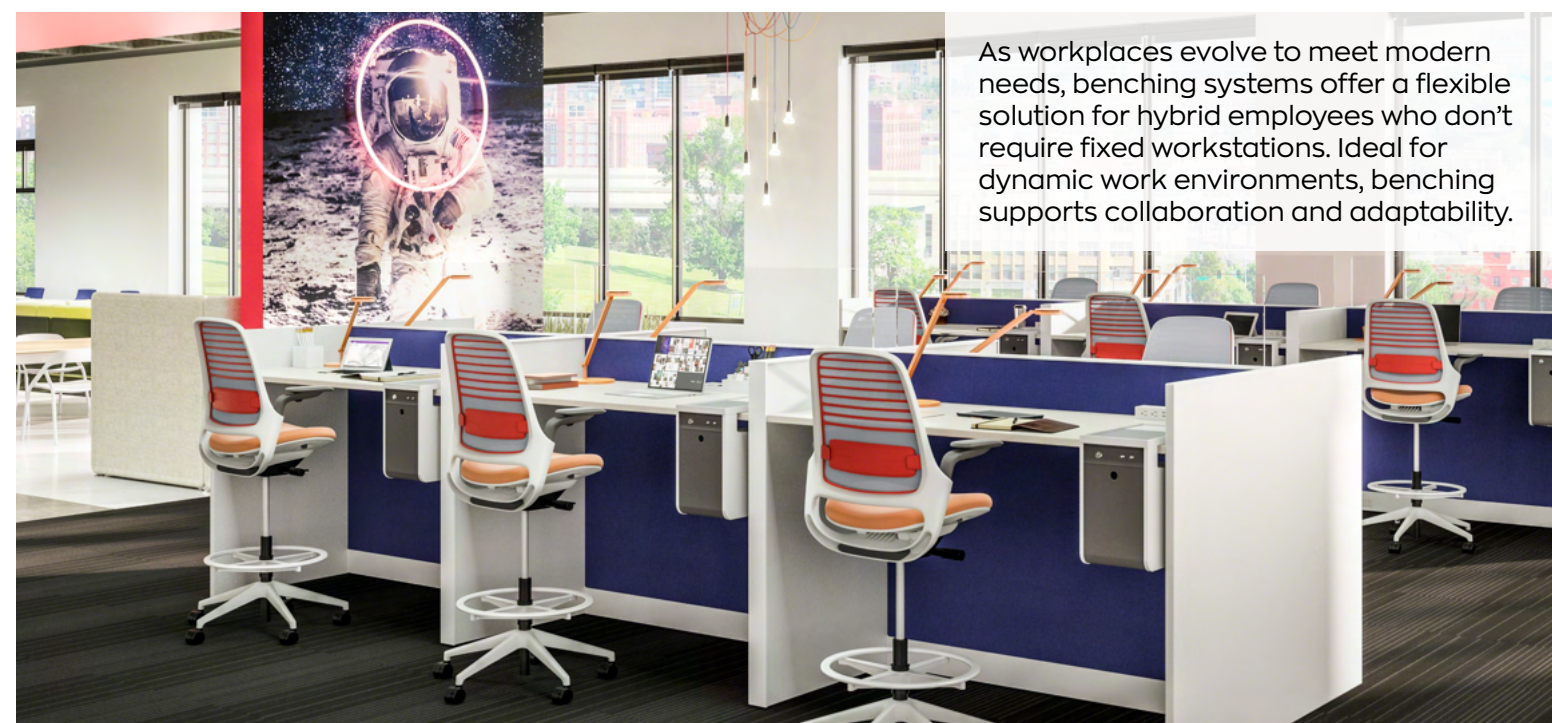

Renderings

Modern workplaces demand flexibility and innovation. Our solutions go beyond traditional cubicles, offering advanced privacy, control, and comfort tailored for hybrid environments. Enjoy quick adaptations for video calls and focused work with our adaptable, privacy-enhancing systems.

Providing necessary amenities like storage can boost employee morale while keeping the workspace clean and organized.

Steelcase Flex Personal Spaces give people a heightened level of privacy, control and comfort in the hybrid workplace.

Real Spaces

The right workstation can promote collaboration which helps employees feel connected to their work and are significantly more likely to stay with an organization .

With so many new ways to bring in interesting materials, textures and colors, your workplace can express its personality like never before.

As workplaces evolve to meet modern needs, benching systems offer a flexible solution for hybrid employees who don't require fixed workstations. Ideal for dynamic work environments, benching supports collaboration and adaptability.