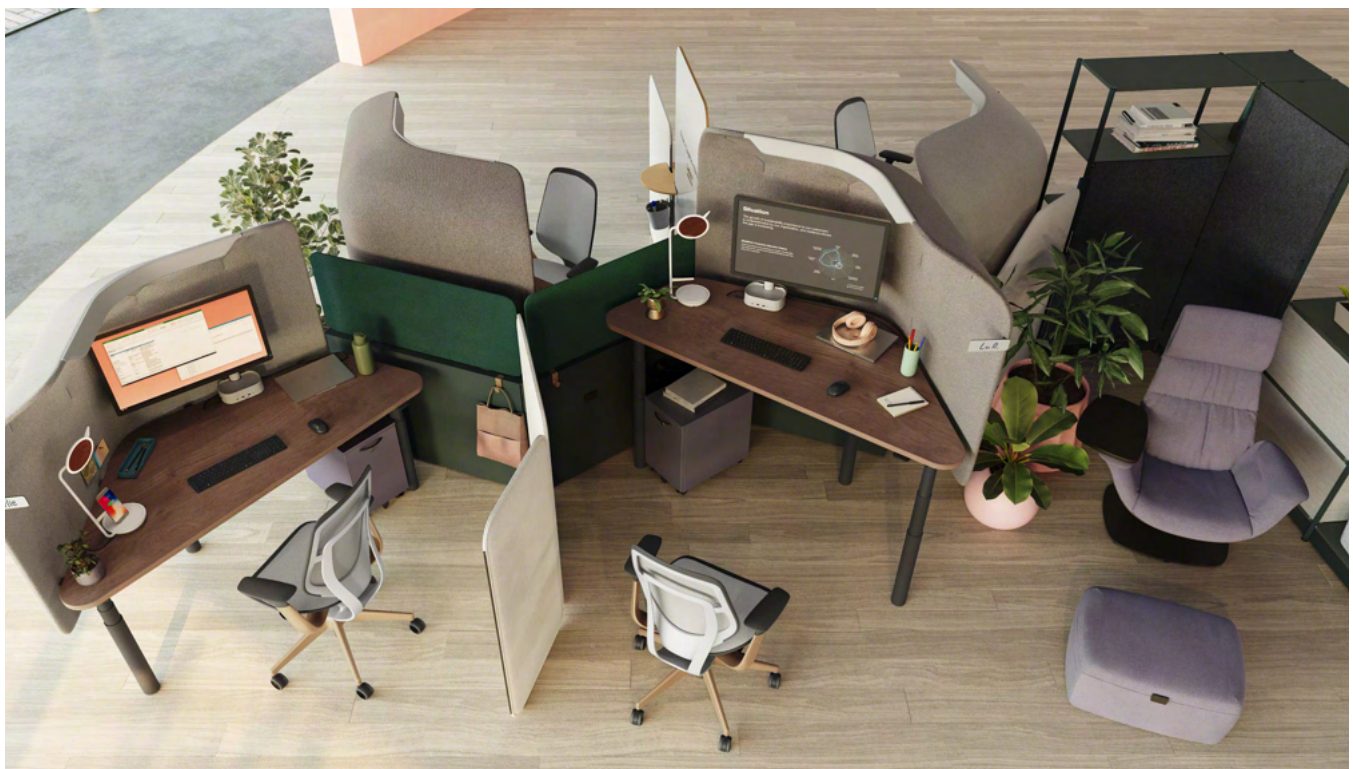

Virtual Lookbook

Workstation + Cubicle Thought Starters

Thought Starters

Teams need a home base - a space where they can do focus work and have spontaneous moments of collaboration or relationship building. Access to personal storage, a height adjustable desk and an ergonomic chair are a must for today's teams.

Renderings

Modern workplaces demand flexibility and innovation. Our solutions go beyond traditional cubicles, offering advanced privacy, control, and comfort tailored for hybrid environments. Enjoy quick adaptations for video calls and focused work with our adaptable, privacy-enhancing systems.

Providing necessary amenities like storage can boost employee morale while keeping the workspace clean and organized.

Steelcase Flex Personal Spaces give people a heightened level of privacy, control and comfort in the hybrid workplace.

Real Spaces

The right workstation can promote collaboration which helps employees feel connected to their work and are significantly more likely to stay with an organization .

With so many new ways to bring in interesting materials, textures and colors, your workplace can express its personality like never before.